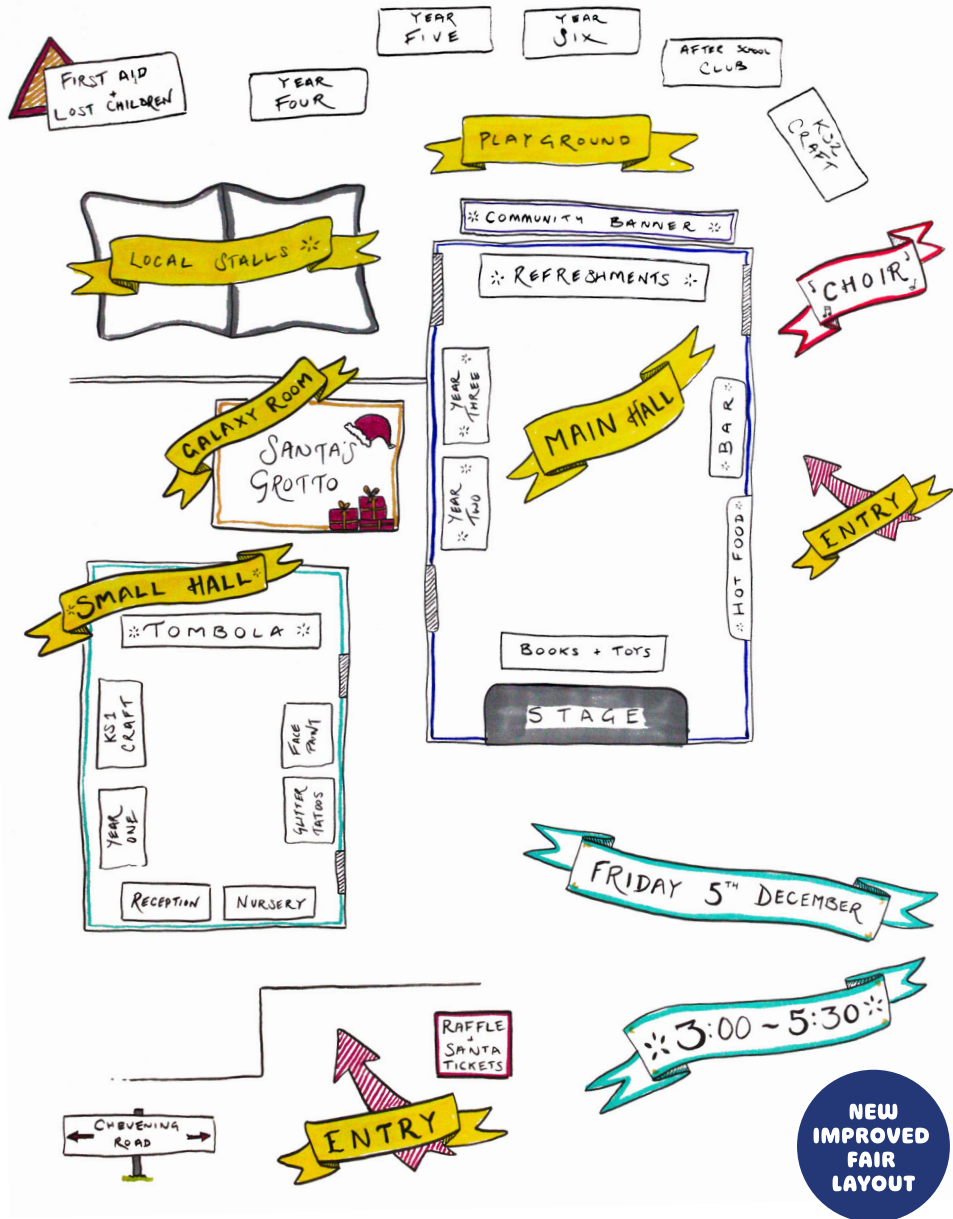

ROCKMOUNT WINTER FAIR

FREE 4 KIDS
ADULTS £1

ROCKMOUNT WINTER FAIR

Friday 5 December
3pm - 5.30pm

Entrance via
Chevening Rd
car park gates
OR Rockmount Rd
Childrens Club
gates

Festive Stalls • Tasty Treats • Raffle • Games
Santa's Grotto • Face Painting • Christmas Crafts

Pick your nose! | Nursery Small hall
Where in the world is Santa? | Reception Small hall
Ball or Brussel? | Y1 Small hall
Crafts for younger kids Small hall
Tinsel pull | Y2 Main hall
Bean bag toss | Y3 Main hall
Guess the name of the elf | Y4 Playground
Knock Santa down the chimney | Y5 Playground
Snap - matching snowmen | Y6 Playground
Crafts for older kids Playground
Santa's Grotto Galaxy Room

Shopping

Second-hand toys, games and books Main hall
Market place with seven independent traders selling a range of gifts
Playground, under the canopies

Food and drink from 50p to £4

Bar Main hall
Cakes and refreshments Main hall
Hot dogs (vegetarian and gluten-free options available) Main hall
After School Club's sweet treat stall Playground

THE
RAFFLE
PRIZES WILL
BE DRAWN
AT 5PM

Prizes

Tombola Small hall
Raffle tickets At entrance gates

A huge thank you to all the teachers, staff, volunteers and the RFC who make this fair happen. The money raised today will make a real difference to our school.